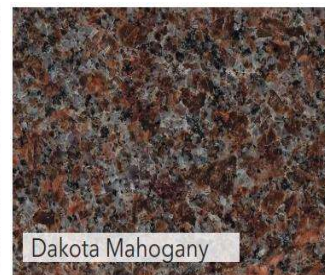

## COLORS - PRICING TIERS

Tier 1

Tier 2

Tier 3

Tier 4

\*Matthews Blue (Gray), Red & Black are ***usually in stock*** making turn-around times quicker for standard-sized stones. Companion and ledgers take longer in all colors.